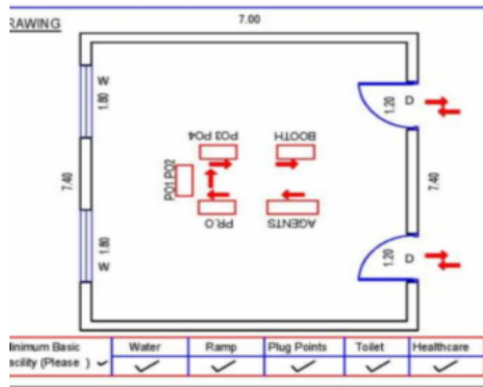

Nazri Naksha

Google Map View

Polling Station Building Front View

Polling Station Front View

Cad View

Key MAP View