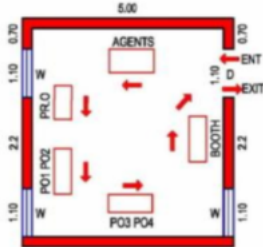

Cad View

Key MAP View

CAD DRAWING