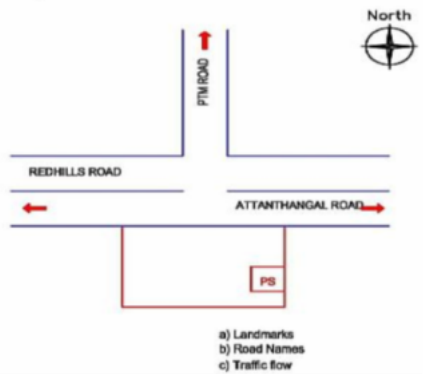

Minimum Basic Facility (Please)	Water	Ramp	Plug Points	Toilet	Healthcare
✓	✓	✓		✓	

KEY MAP