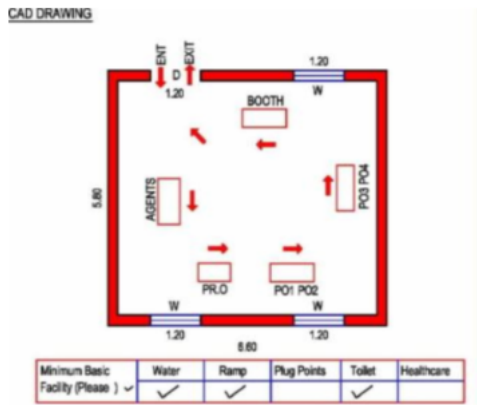

Nazri Naksha

Google Map View

Polling Station Building Front View

Polling Station Front View

Cad View

Key MAP View