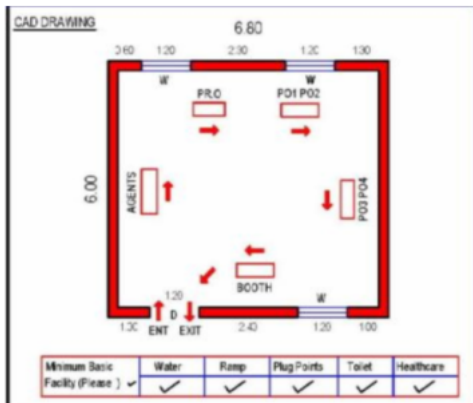

Nazri Naksha

Google Map View

Polling Station Building Front View

Polling Station Front View

Cad View

Key MAP View