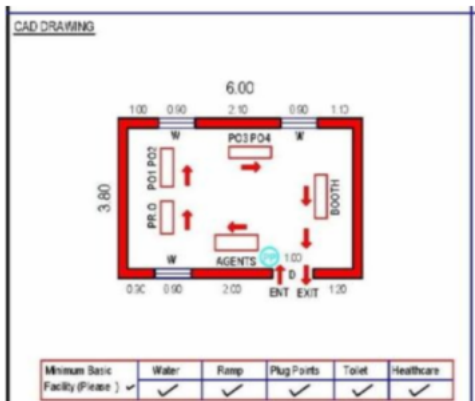

Nazri Naksha

Google Map View

Polling Station Building Front View

Polling Station Front View

Cad View

Key MAP View