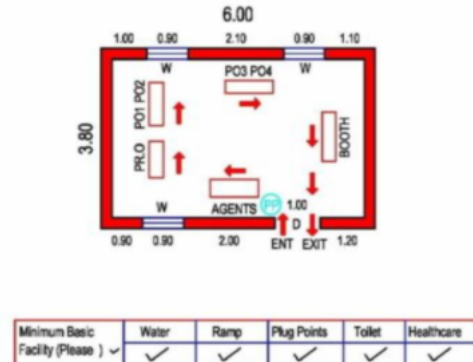

Nazri Naksha

Google Map View

Polling Station Building Front View

Polling Station Front View

Cad View

Key MAP View