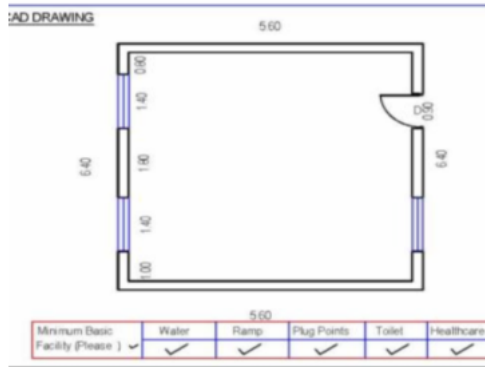

Nazri Naksha

Google Map View