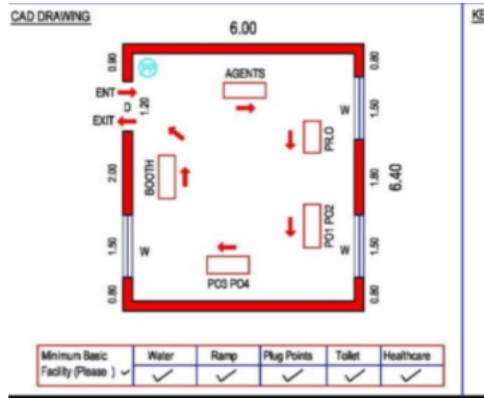

Nazri Naksha

Google Map View

Cad View