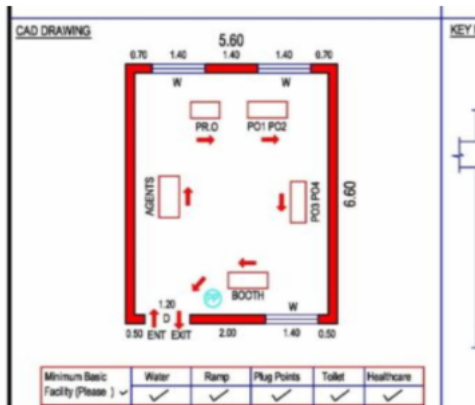

Nazri Naksha

Google Map View

Polling Station Building Front View

Polling Station Front View

Cad View

Key MAP View