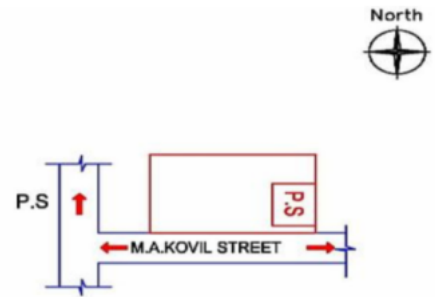

Cad View

Key MAP View

a) Landmarks
b) Road Names
c) Traffic flow