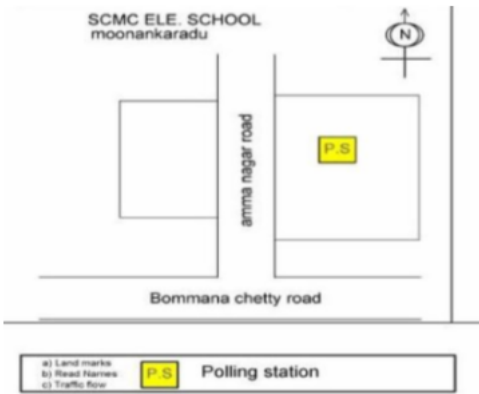

Nazri Naksha

Google Map View

Polling Station Building Front View

Polling Station Front View

Cad View

Key MAP View