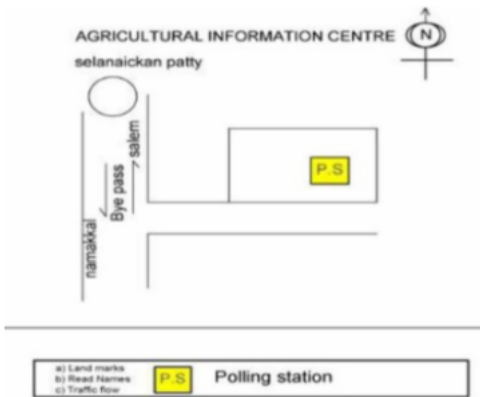

Nazri Naksha

Google Map View

Polling Station Building Front View

Polling Station Front View

Cad View

Key MAP View