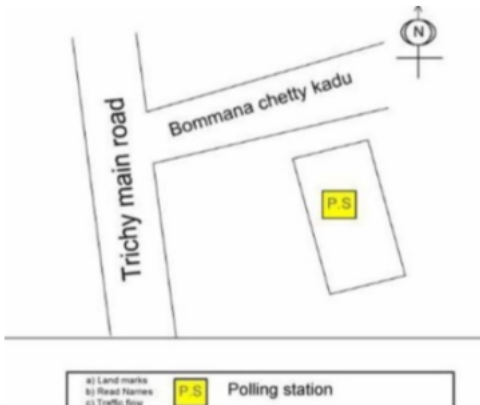

Nazri Naksha

Google Map View

Polling Station Building Front View

Polling Station Front View

Cad View

Key MAP View