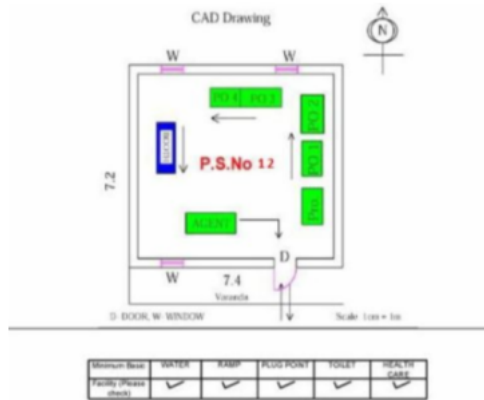

Nazri Naksha

Google Map View

Polling Station Building Front View

Polling Station Front View

Cad View

Key MAP View