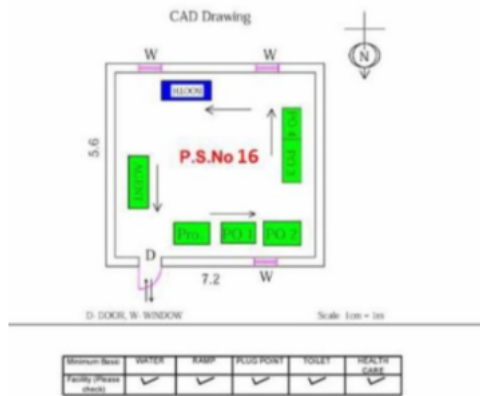

Nazri Naksha

Google Map View

Polling Station Building Front View

Polling Station Front View

Cad View

Key MAP View