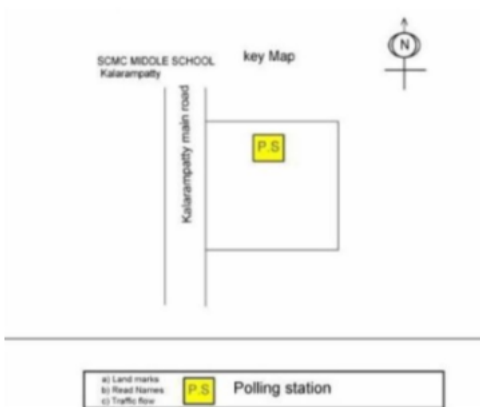

Nazri Naksha

Google Map View

Polling Station Building Front View

Polling Station Front View

Cad View

Key MAP View