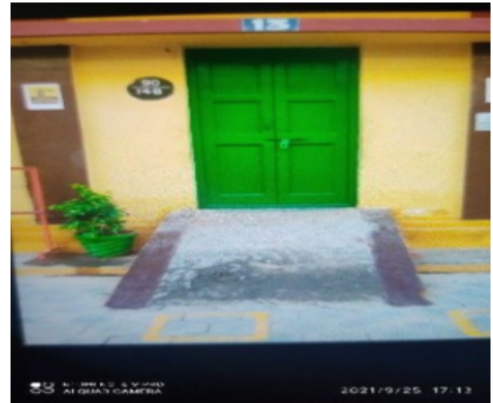

Polling Station Front View