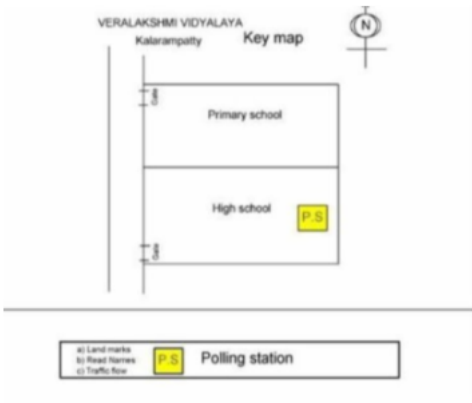

Nazri Naksha

Google Map View

Polling Station Building Front View

Polling Station Front View

Cad View

Key MAP View