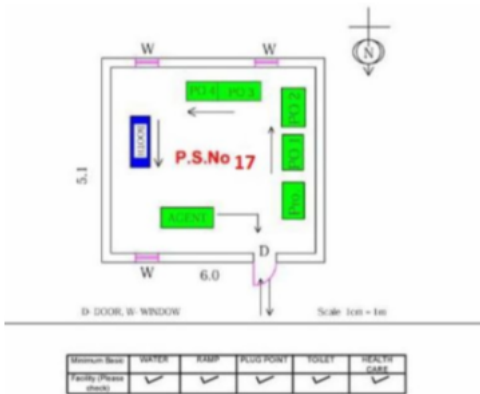

Nazri Naksha

Google Map View

Polling Station Building Front View

Polling Station Front View

Cad View

Key MAP View