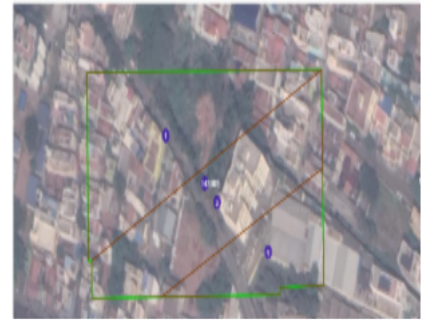

Nazri Naksha

Google Map View