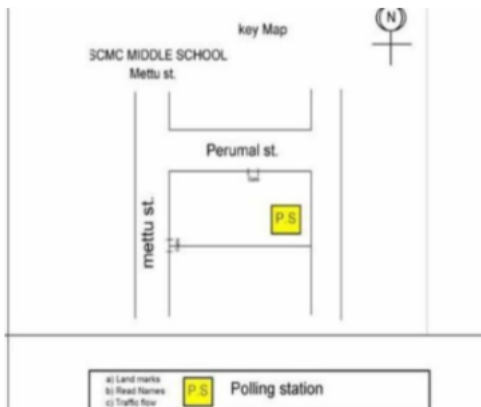

Nazri Naksha

Google Map View

Polling Station Building Front View

Polling Station Front View

Cad View

Key MAP View