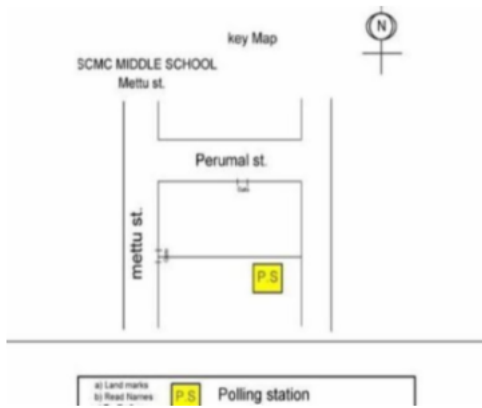

Nazri Naksha

Google Map View

Polling Station Building Front View

Polling Station Front View

Cad View

Key MAP View