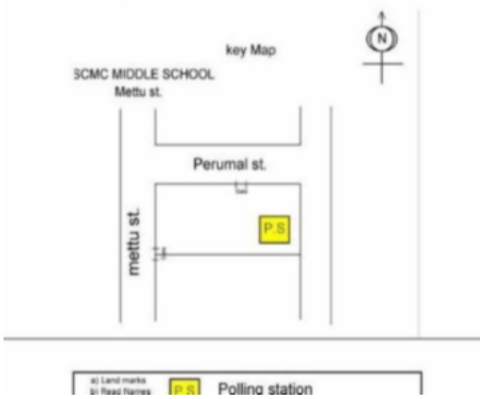

Nazri Naksha

Google Map View

Polling Station Building Front View

Polling Station Front View

Cad View

Key MAP View