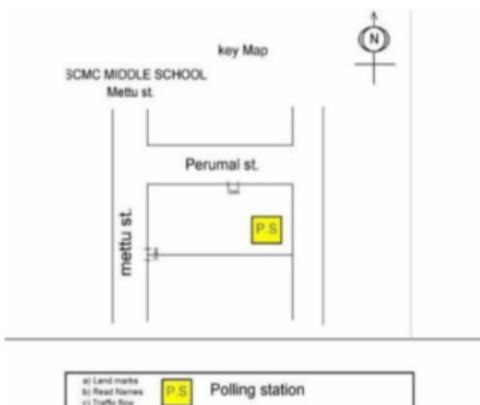

Nazri Naksha

Google Map View

Polling Station Building Front View

Polling Station Front View

Cad View

Key MAP View