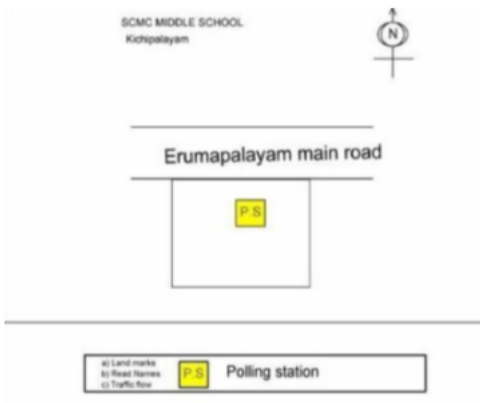

Nazri Naksha

Google Map View

Cad View