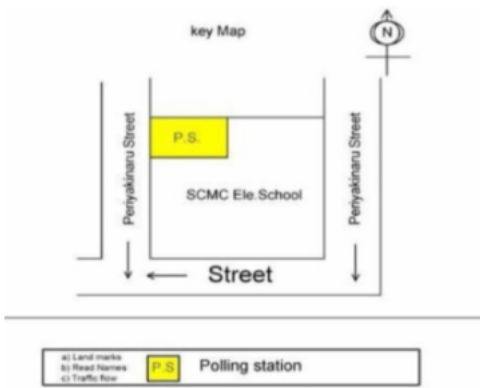

Nazri Naksha

Google Map View

Polling Station Building Front View

Polling Station Front View

Cad View

Key MAP View