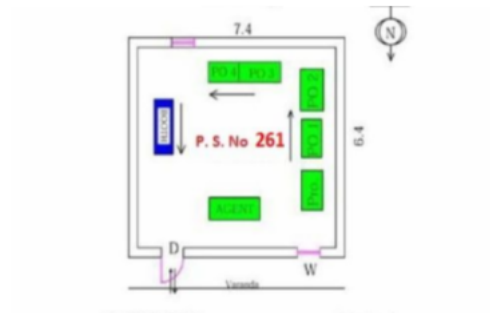

Cad View

Key MAP View

(A) Land marks	(B) Road Names	(C) Traffic flow	P.S Polling station

Minimum Basic Facility (Please Mark)	WATER	RAMP	ACU POINT	TOILET	HEALTH CARD
	✓	✓	✓	✓	✓