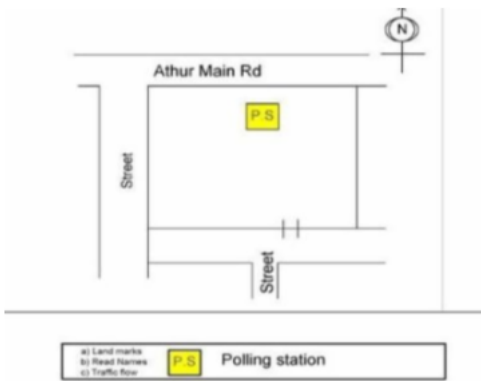

Nazri Naksha

Google Map View

Polling Station Building Front View

Polling Station Front View

Cad View

Key MAP View