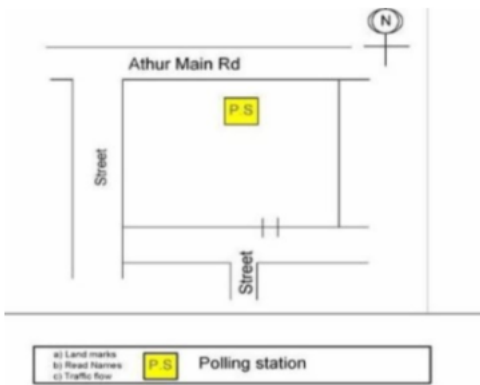

Nazri Naksha

Google Map View

Polling Station Building Front View

Polling Station Front View

Cad View

Key MAP View