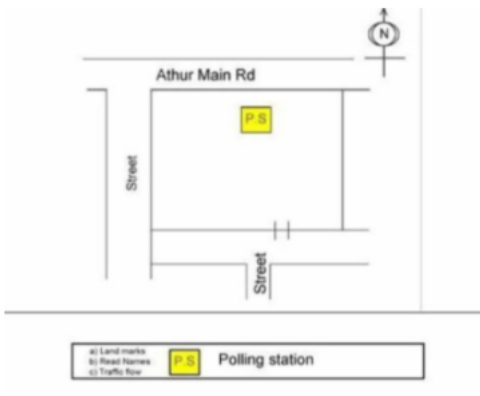

Nazri Naksha

Google Map View

Polling Station Building Front View

Polling Station Front View

Cad View

Key MAP View