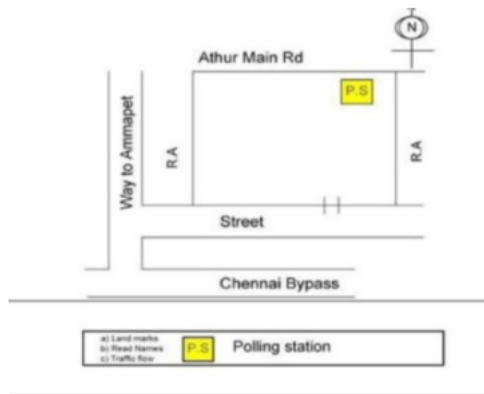

Nazri Naksha

Google Map View

Polling Station Building Front View

Polling Station Front View

Cad View

Key MAP View