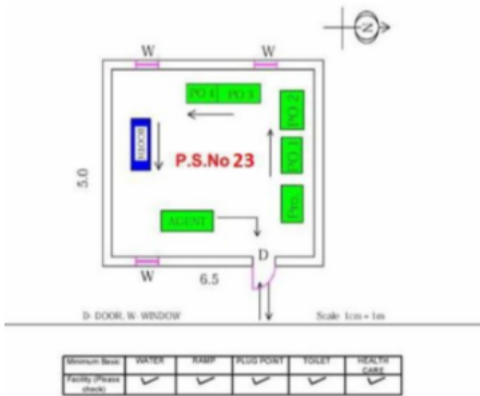

Nazri Naksha

Google Map View

Polling Station Building Front View

Polling Station Front View

Cad View

Key MAP View