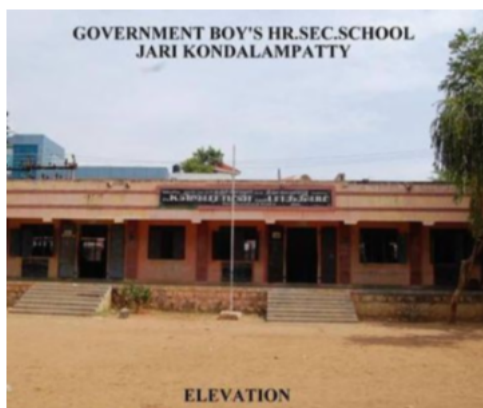

Polling Station Building Front View