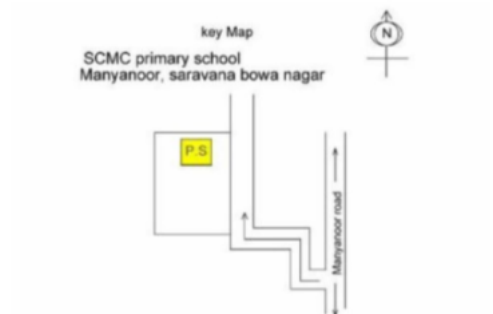

Cad View

Key MAP View

Minimum Basic Facility (Place sheet)	WATER	RAMP	PLUG POINT	TOILET	RECYCLE DRAIN
	✓	✓	✓	✓	✓

a) Land marks	P.S.	Polling station
b) Road Names		
c) Traffic flow