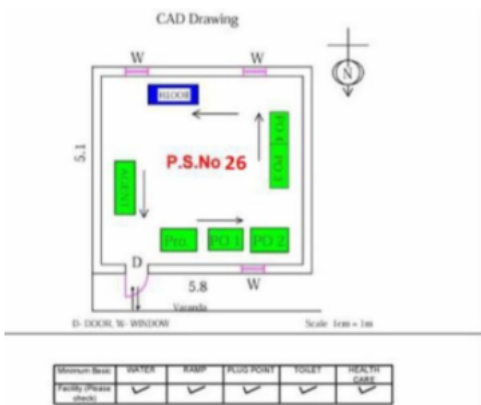

Nazri Naksha

Google Map View

Cad View