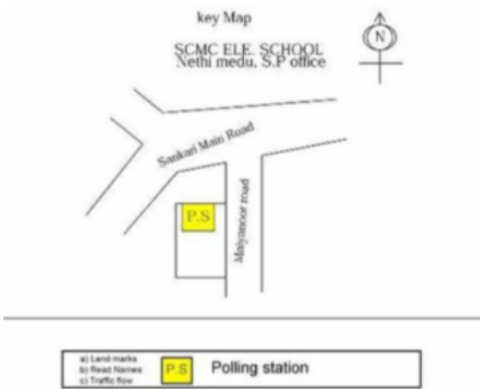

Nazri Naksha

Google Map View

Polling Station Building Front View

Polling Station Front View

Cad View

Key MAP View