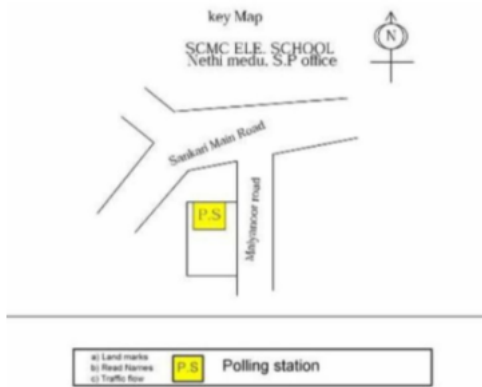

Nazri Naksha

Google Map View

Polling Station Building Front View

Polling Station Front View

Cad View

Key MAP View