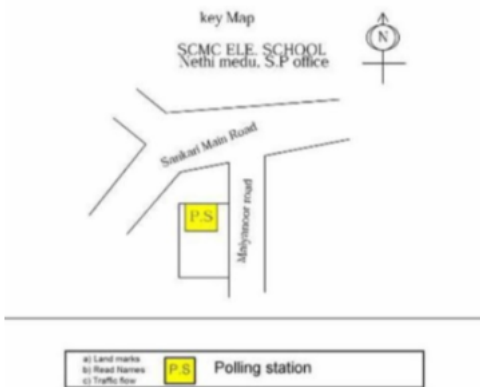

Nazri Naksha

Google Map View

Polling Station Building Front View

Polling Station Front View

Cad View

Key MAP View