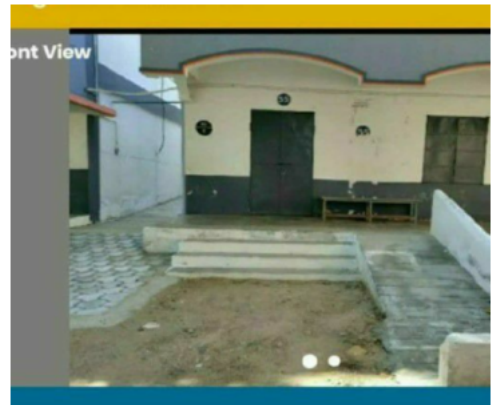

Polling Station Front View