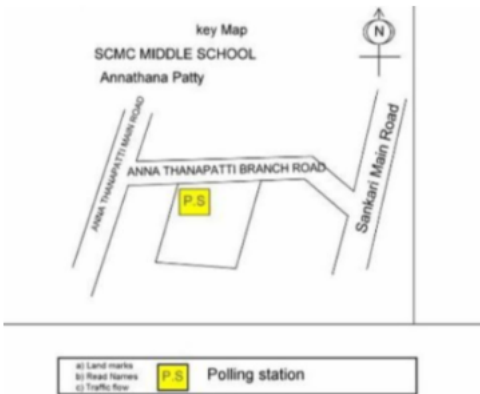

Nazri Naksha

Google Map View

Polling Station Building Front View

Polling Station Front View

Cad View

Key MAP View