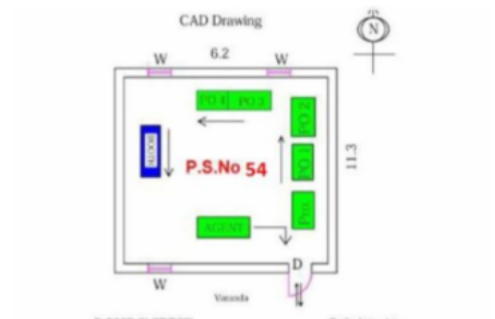

Cad View

Key MAP View

a) Land marks	b) Road Names	c) Traffic Sign	P.S. Polling station

Minimum Basic Facility (Please check)	WATER	RAMP	PLUG POINT	TOILET	HEALTH CARE
	✓	✓	✓	✓	✓