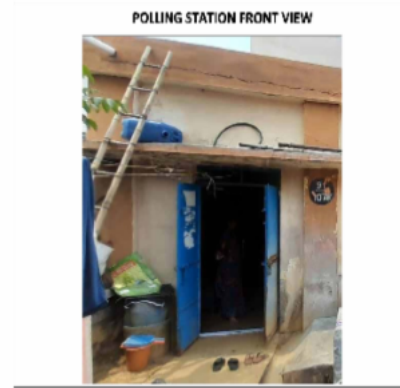

Polling Station Front View