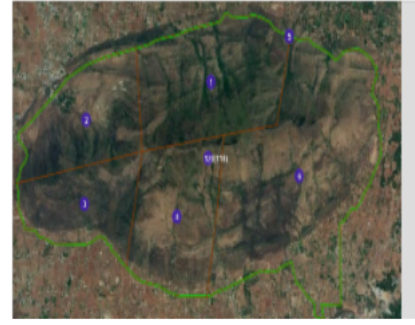

Nazri Naksha

Google Map View