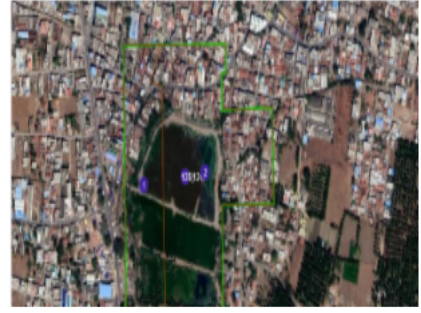

Nazri Naksha

Google Map View