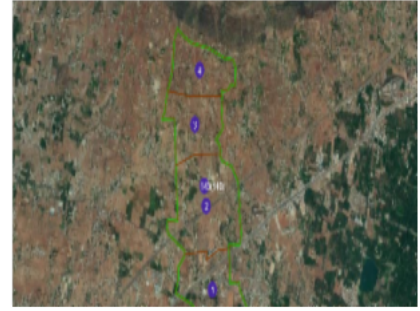

Nazri Naksha

Google Map View