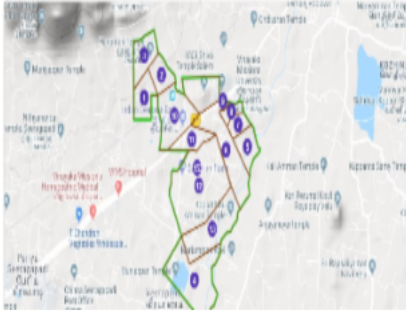

Nazri Naksha

Google Map View