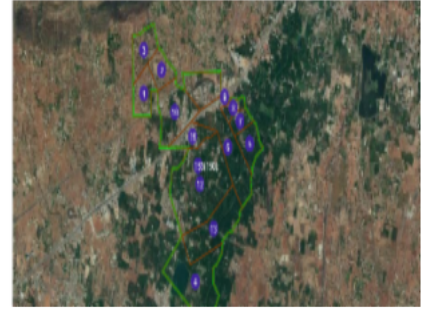

Nazri Naksha

Google Map View