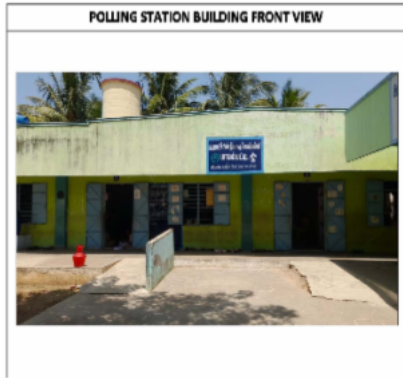

Polling Station Building Front View

Polling Station Front View