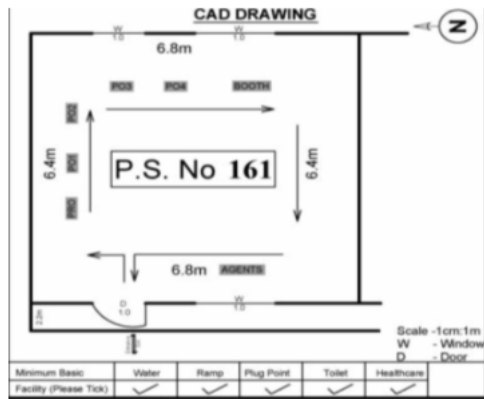

Nazri Naksha

Google Map View

Polling Station Building Front View

Polling Station Front View

Cad View

Key MAP View