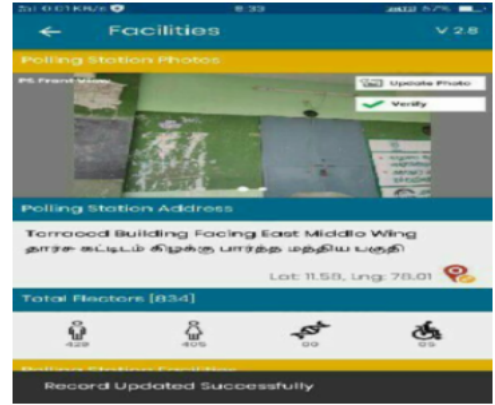

Polling Station Front View