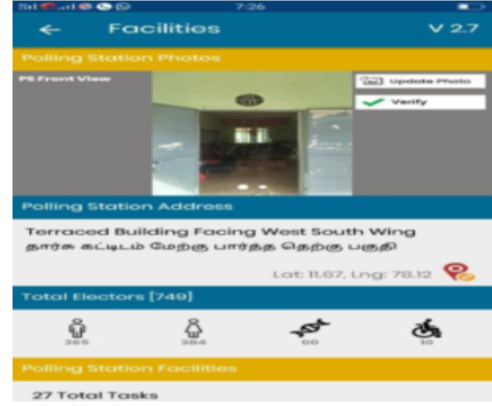

Polling Station Building Front View

Polling Station Front View