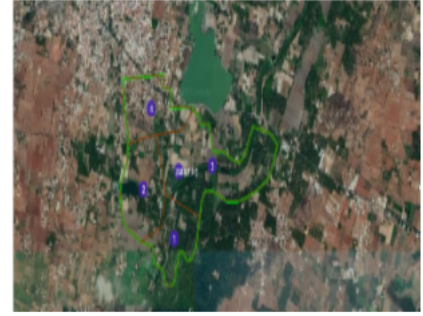

Nazri Naksha

Google Map View